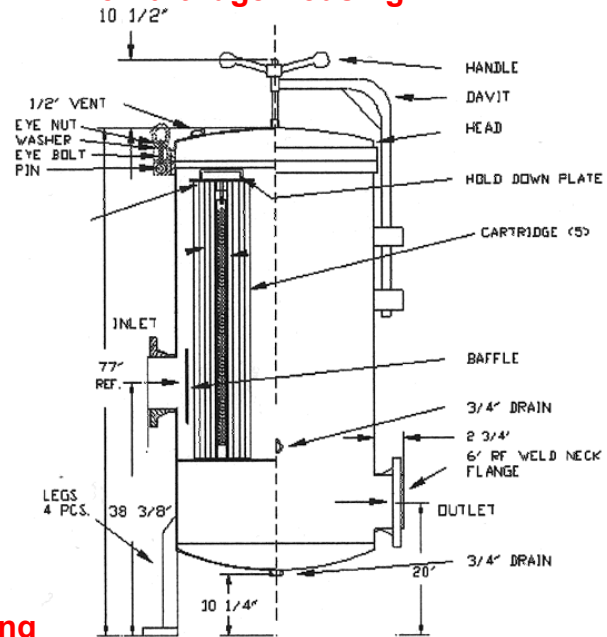

Part No.	Lid Closure	Material	Pipe Fittings	Cartridge Required	Filter Dimensions	Ship Wt.
SJCH-170-C-304	Clamp	304L	2" FNPT with gauges	"170"	12-1/2" x 46"	61 lbs.
SJCH-170-SB-304	Swing-bolt	304L	2" FNPT with gauges	"170"	12-1/2" x 46"	80 lbs.
SJCH-170-C-316	Clamp	316L	2" FNPT with gauges	"170"	12-1/2" x 46"	61 lbs.
SJCH-170-SB-316	Swing-bolt	316L	2" FNPT with gauges	"170"	12-1/2" x 46"	80 lbs.

Jumbo Cartridge Housing

Jumbo Cartridges

100% E-Z clean pleated polyester filter media. Cartridges can be cleaned and reused multiple times to dramatically reduce filtration costs.

Micron	Product Code-Standard (19-1/2")	Product Code-Standard (30-3/4")	Product Code-EPDM (29-1/4")	No./cs	Ship Wt.
1	SJC-90-1EZ	SJC-170-1EZ	SJEDMC-170-1EZ	1	10 lbs.
5	SJC-90-5EZ	SJC-170-5EZ	SJEDMC-170-5EZ	1	10 lbs.
20	SJC-90-20EZ	SJC-170-20EZ			
50	SJC-90-50EZ	SJC-170-50EZ			

3 Cartridge Housing

5 Cartridge Housing

8 Cartridge Housing