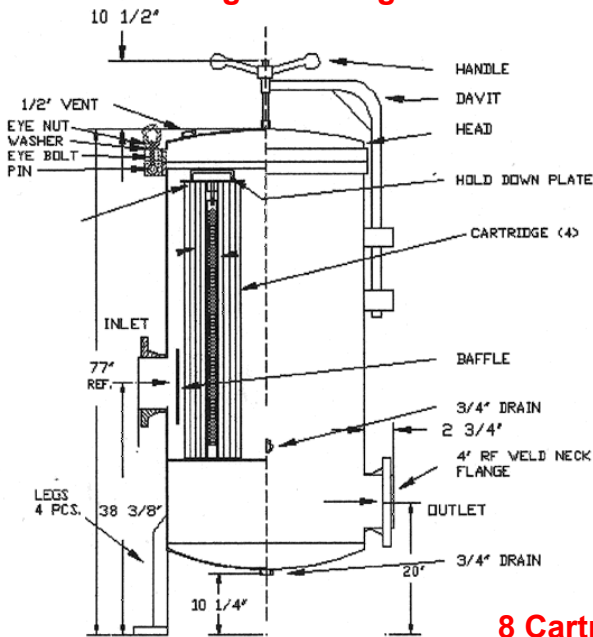

Part No.	Lid Closure	Material	Pipe Fittings	Cartridge Required	Filter Dimensions	Ship Wt.
SJCH-170-C-304	Clamp	304L	2" FNPT with gauges	"170"	12-1/2" x 46"	61 lbs.
SJCH-170-SB-304	Swing-bolt	304L	2" FNPT with gauges	"170"	12-1/2" x 46"	80 lbs.
SJCH-170-C-316	Clamp	316L	2" FNPT with gauges	"170"	12-1/2" x 46"	61 lbs.
SJCH-170-SB-316	Swing-bolt	316L	2" FNPT with gauges	"170"	12-1/2" x 46"	80 lbs.

Jumbo Cartridge Housing

Jumbo Cartridges

100% E-Z clean pleated polyester filter media. Cartridges can be cleaned and reused multiple times to dramatically reduce filtration costs.

Micron	Product Code-Standard (19-1/2")	Product Code-Standard (30-3/4")	Product Code-EPDM (29-1/4")	No./cs	Ship Wt.
1	SJC-90-1EZ	SJC-170-1EZ	SJEDMC-170-1EZ	1	10 lbs.
5	SJC-90-5EZ	SJC-170-5EZ	SJEDMC-170-5EZ	1	10 lbs.
20	SJC-90-20EZ	SJC-170-20EZ			
50	SJC-90-50EZ	SJC-170-50EZ			

3 Cartridge Housing

5 Cartridge Housing

8 Cartridge Housing